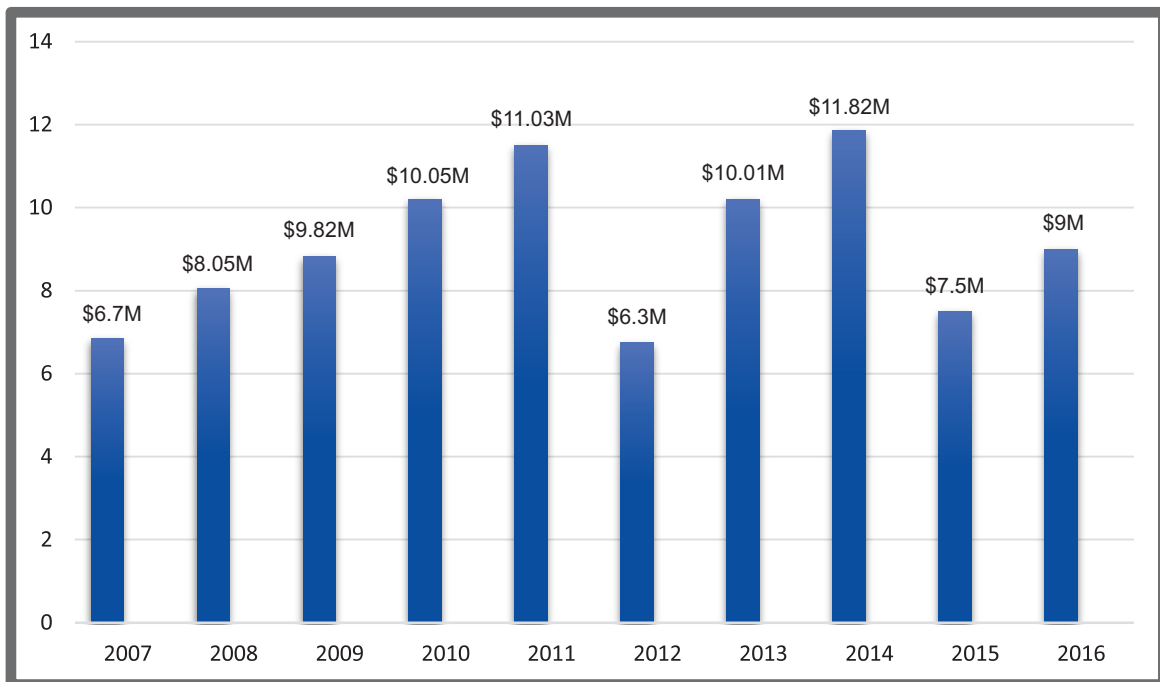

BASE YARD AND SUPPORT FACILITIES

Eurobase Group Ltd has fully mobilized personnels and equipment base for all aspect of Engineering, Procurements and Construction activities in Nigeria. We have a base at Plot 127 C. Trans Amadi Industrial layout Port-Harcourt.

SUPPORT FACILITIES

The base yard located on Plot 127 C. Trans Amadi Industrial layout houses the following facilities:

- Materials warehouse and lay down area yard measuring 5379 Sq meters.
- Modern office facility
- Maintenance workshop
- Spares and consumable material warehouse
- Cold room
- Trucks and heavy construction equipments

GROUP ANNUAL TURNOVER

Eurobase group is firmly rooted to carry out any job regardless of financial demands. We are in good standing with leading financial institutions in Nigeria and overseas for funding whenever necessary. The Group consolidated turn over in the past Eight years is as follows

MILLION DOLLARS