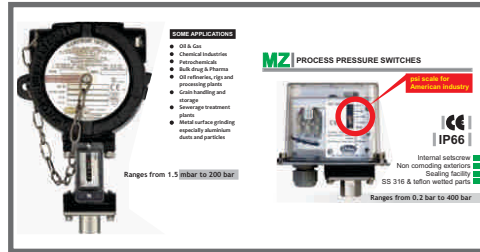

FLAME PROOF & PRESSURE SWITCHES

NT_IB

ELT_Series

Flameproof Switches

Dt106

NH6FC 150-HL

1-PIECE FLANGED BALL VALVE NH1F

PFA LINED BALL VALVE BA12D